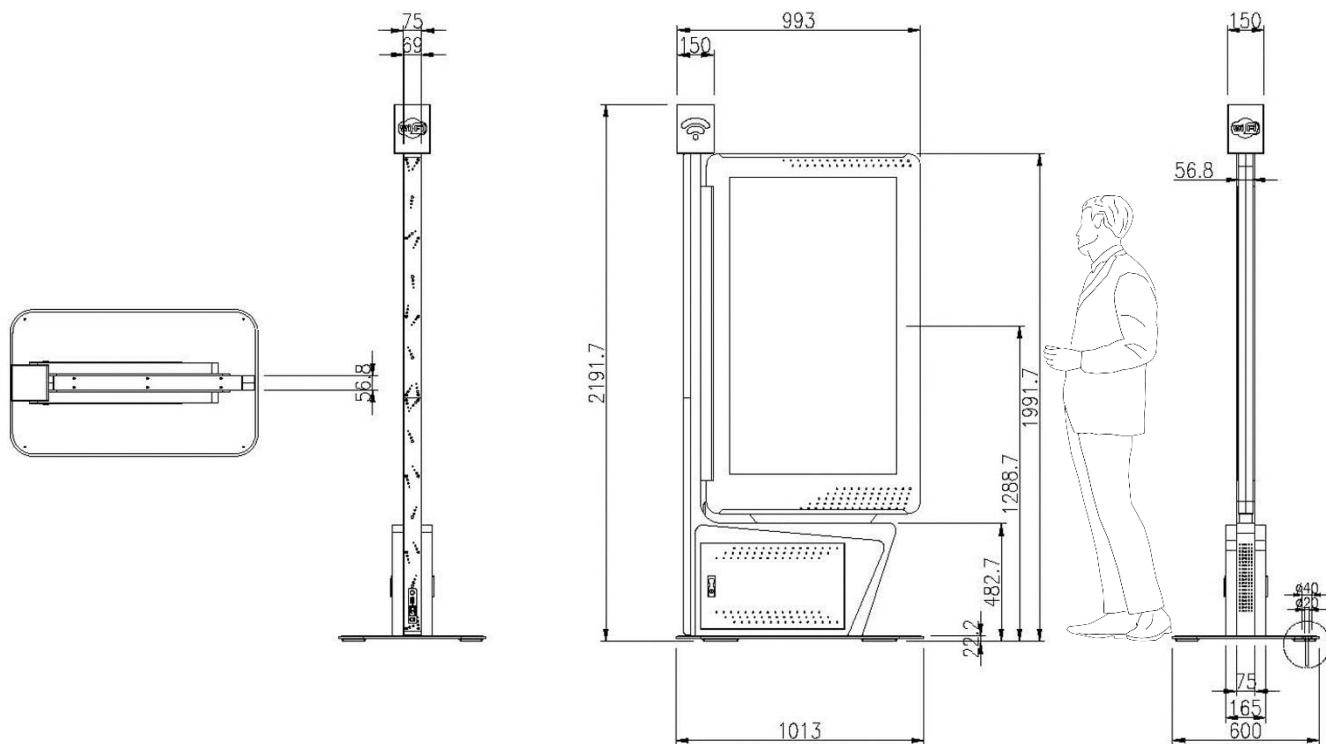

## D-TOUCH FLAG

DOSTUPNE VE VELIKOSTECH OD 32" AŽ DO 85"

# D-TOUCH FLAG 55"

DOSTUPNE TAKÉ VE VELIKOSTECH OD 32" AŽ DO 85"

## LCD PANEL

Panel Type	LED
Panel Manufacturer	AUO
Diagonal Size	55 inches (from 32" to 85 inches)
Active Display Area (55")	1209.6 mm x 680.4 mm
Resolution (55")	1080 x 1920
Pixel Pitch (55", HxV)	0.21 mm x 0.63 mm
Aspect Ratio	16:9
Display Colours	8 BIT - 16.7M
Luminance	700 cd/m <sup>2</sup> (from 450 to 2500 cd/m <sup>2</sup> )
Contrast Ratio	4000:1
Response Time (G/G)	6.5ms
Viewing Angle (H/V)	178/178
Life Time	50,000 (h) average

## DOTYKOVÁ VRSTVA

Input Method	Pen, finger or gloved hand activation
Touch Activation Force	No minimum touch activation force
Position Accuracy	Typical centroid accuracy 2mm
Resolution	8.384 x 4.736
Response time	10ms
Glass	Transmission: 90% Up to 100% / Thickness: 5mm with anti-vandal
Optics Number	213(h) x 120(v)
Optics cell pitch	5.7mm
Available Object Sizes for Touch	Touch: Ø10mm / Stylus: Ø11mm
Touch Durability	Over 600,000 single point touch
Operating Voltage	DC 5V
Temperature	Operating -10°C to 60°C / Storage -40°C to 85°C
Humidity	Operating 0% to 85% / Storage 0~95%
Relative Humidity	Operating 40°C at 90% RH, Noncondensing
Interface	USB 2.0 Full Speed (12Mbps)
Detection Method	Infrared rays