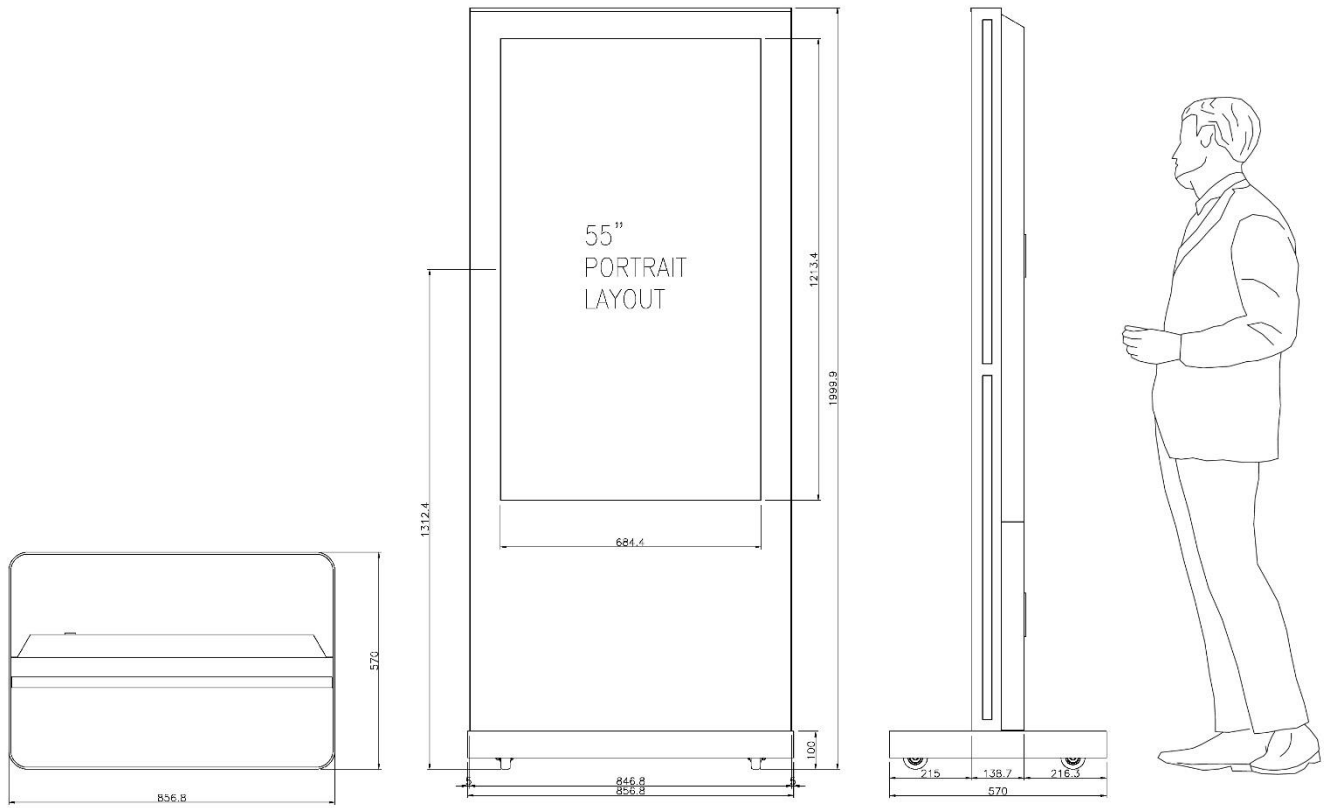

D-TOUCH PRIME

DOSTUPNE VE VELIKOSTECH OD 32" AŽ DO 85"

D-TOUCH PRIME 55"

DOSTUPNÉ TAKÉ VE VELIKOSTECH OD 32" AŽ DO 85"

D-TOUCH PRIME 55"

DOSTUPNE TAKÉ VE VELIKOSTECH OD 32" AŽ DO 85"

LCD PANEL

Panel Type	TFT LCD Public DID Panel
Panel Manufacturer	Samsung Electronics / LG / AUO
Diagonal Size	55 inches (from 32" to 85 inches)
Active Display Area (55")	1209.6 mm x 680.4 mm
Resolution (55")	1080 x 1920
Pixel Pitch (55", HxV)	0.63 mm x 0.63 mm
Aspect Ratio	16:9
Display Colours	8 BIT - 16.7M
Luminance	700 cd/m ² (from 450 to 2500 cd/m ²)
Contrast Ratio	4000:1
Response Time (G/G)	8ms
Viewing Angle (H/V)	178/178
Life Time	50,000 (h) average

DOTYKOVÁ VRSTVA

Input Method	Pen, finger or gloved hand activation
Touch Activation Force	No minimum touch activation force
Position Accuracy	Typical centroid accuracy 2mm
Resolution	8.384 x 4.736
Response time	10ms
Glass	Transmission: 90% Up to 100% / Thickness: 5mm with anti-vandal
Optics Number	179(h) x 100(v)
Optics cell pitch	5.35mm
Available Object Sizes for Touch	Touch: Ø7mm / Stylus: Ø8mm
Touch Durability	Over 600,000 single point touch
Operating Voltage	DC 4.6V ~ DC 5.25V
Temperature	Operating -10°C to 65°C / Storage -40°C to 85°C
Humidity	Operating 0% to 85% / Storage 0~95%
Relative Humidity	Operating 40°C at 90% RH, Noncondensing
Interface	USB 2.0 Full Speed (12Mbps)
Detection Method	Infrared rays

D-TOUCH PRIME 55"

DOSTUPNE TAKÉ VE VELIKOSTECH OD 32" AŽ DO 85"

PC

Main Board	ASUS P5G41T-M LX
CPU	Intel Core i3-620
RAM	Samsung DDR3 2G x 2
Graphic Card	GeForce GT630
Storage	HDD 1TB / SSD 120GB / USB Memory