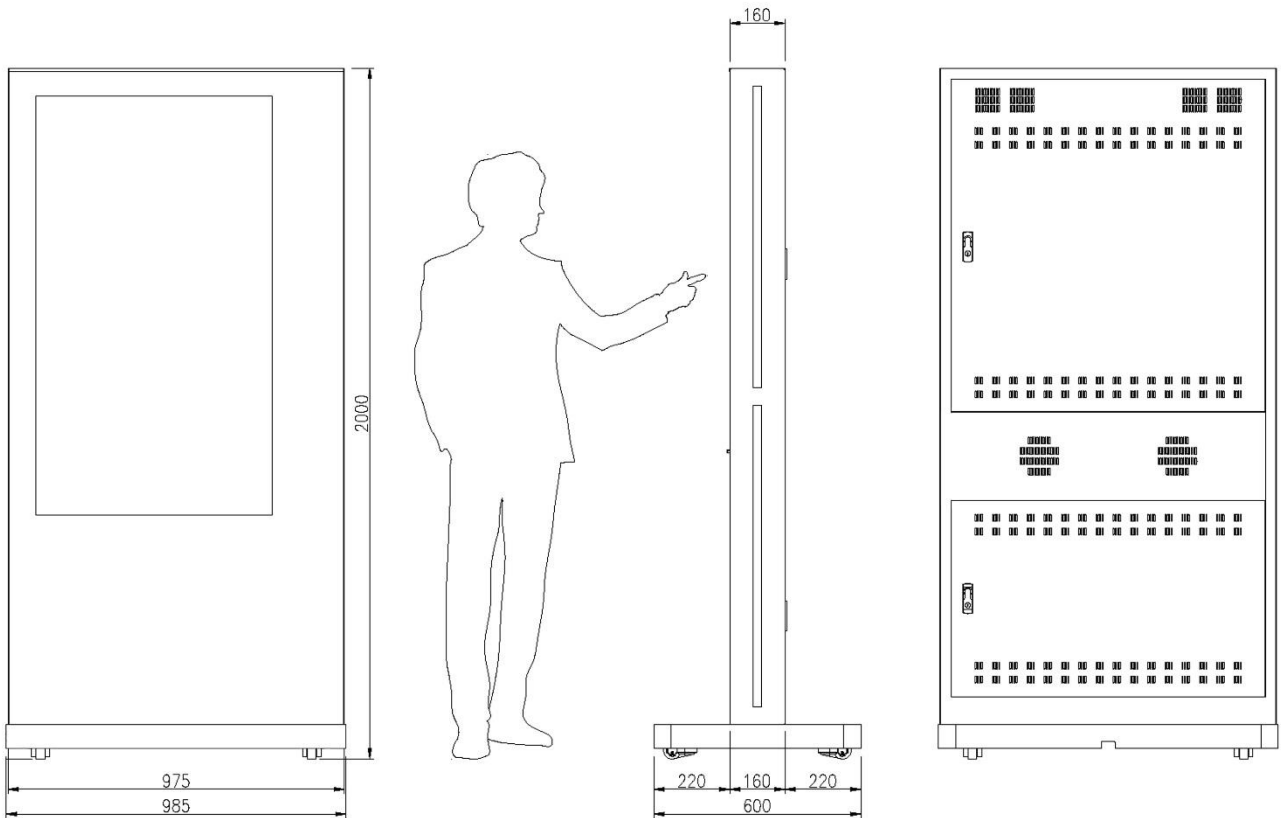

D-TOUCH SIDEBAR

DOSTUPNE VE VELIKOSTECH OD 32" AŽ DO 85"

D-TOUCH SIDEBAR 55"

DOSTUPNE TAKÉ VE VELIKOSTECH OD 32" AŽ DO 85"

D-TOUCH SIDEBAR 55"

DOSTUPNE TAKÉ VE VELIKOSTECH OD 32" AŽ DO 85"

LCD PANEL

Panel Type	TFT LCD Public DID Panel
Panel Manufacturer	Samsung Electronics / LG / AUO
Diagonal Size	55 inches (from 32" to 85 inches)
Active Display Area (55")	1209.6 mm x 680.4 mm
Resolution (55")	1080 x 1920
Pixel Pitch (55", HxV)	0.63 mm x 0.63 mm
Aspect Ratio	16:9
Display Colours	8 BIT - 16.7M
Luminance	700 cd/m ² (from 450 to 2500 cd/m ²)
Contrast Ratio	4000:1
Response Time (G/G)	8ms
Viewing Angle (H/V)	178/178
Life Time	50,000 (h) average

DOTYKOVÁ VRSTVA

Input Method	Pen, finger or gloved hand activation
Touch Activation Force	No minimum touch activation force
Position Accuracy	Typical centroid accuracy 2mm
Resolution	8.384 x 4.736
Response time	10ms
Glass	Transmission: 90% Up to 100% / Thickness: 5mm with anti-vandal
Optics Number	179(h) x 100(v)
Optics cell pitch	5.35mm
Available Object Sizes for Touch	Touch: Ø7mm / Stylus: Ø8mm
Touch Durability	Over 600,000 single point touch
Operating Voltage	DC 4.6V ~ DC 5.25V
Temperature	Operating -10°C to 65°C / Storage -40°C to 85°C
Humidity	Operating 0% to 85% / Storage 0~95%
Relative Humidity	Operating 40°C at 90% RH, Noncondensing
Interface	USB 2.0 Full Speed (12Mbps)
Detection Method	Infrared rays

D-TOUCH SIDEBAR 55"

DOSTUPNE TAKÉ VE VELIKOSTECH OD 32" AŽ DO 85"

PC

Main Board	ASUS P5G41T-M LX
CPU	Intel Core i3-620
RAM	Samsung DDR3 2G x 2
Graphic Card	GeForce GT630
Storage	HDD 1TB / SSD 120GB / USB Memory