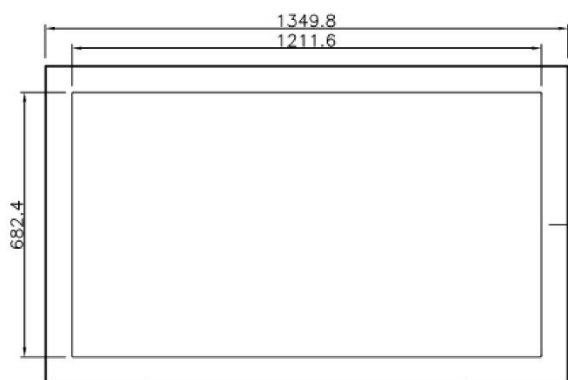

D-TOUCH WALLMOUNT

DOSTUPNE VE VELIKOSTECH OD 32" AŽ DO 85"

D-TOUCH WALLMOUNT 55"

DOSTUPNE TAKÉ VE VELIKOSTECH OD 32" AŽ DO 85"

D-TOUCH WALLMOUNT 55"

DOSTUPNE TAKÉ VE VELIKOSTECH OD 32" AŽ DO 85"

LCD PANEL

Panel Type	TFT LCD Public DID Panel
Panel Manufacturer	Samsung Electronics / LG / AUO
Diagonal Size	55 inches (from 32" to 85 inches)
Active Display Area (55")	1209.6 mm x 680.4 mm
Resolution (55")	1920 x 1080
Pixel Pitch (55", HxV)	0.63 mm x 0.63 mm
Aspect Ratio	16:9
Display Colours	8 BIT - 16.7M
Luminance	700 cd/m ² (from 450 to 2500 cd/m ²)
Contrast Ratio	4000:1
Response Time (G/G)	8ms
Viewing Angle (H/V)	178/178
Life Time	50,000 (h) average

DOTYKOVÁ VRSTVA

Input Method	Pen, finger or gloved hand activation
Touch Activation Force	No minimum touch activation force
Position Accuracy	Typical centroid accuracy 2mm
Resolution	8.384 x 4.736
Response time	10ms
Glass	Transmission: 90% Up to 100% / Thickness: 5mm with anti-vandal
Optics Number	179(h) x 100(v)
Optics cell pitch	5.35mm
Available Object Sizes for Touch	Touch: Ø7mm / Stylus: Ø8mm
Touch Durability	Over 600,000 single point touch
Operating Voltage	DC 4.6V ~ DC 5.25V
Temperature	Operating -10°C to 65°C / Storage -40°C to 85°C
Humidity	Operating 0% to 85% / Storage 0~95%
Relative Humidity	Operating 40°C at 90% RH, Noncondensing
Interface	USB 2.0 Full Speed (12Mbps)
Detection Method	Infrared rays

D-TOUCH WALLMOUNT 55"

DOSTUPNE TAKÉ VE VELIKOSTECH OD 32" AŽ DO 85"

PC

Main Board	ASUS P5G41T-M LX
CPU	Intel Core i3-620
RAM	Samsung DDR3 2G x 2
Graphic Card	GeForce GT630
Storage	HDD 1TB / SSD 120GB / USB Memory