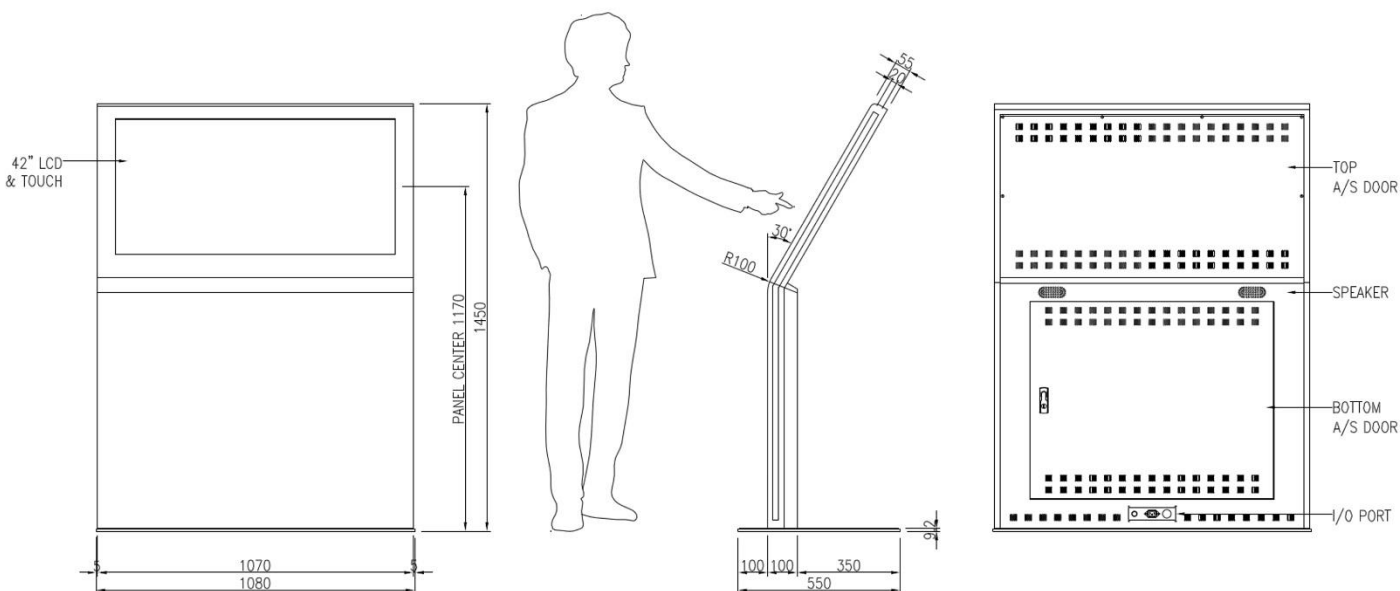

D-TOUCH WAYFINDER

DOSTUPNE VE VELIKOSTECH OD 32" AŽ DO 85"

D-TOUCH WAYFINDER 42"

DOSTUPNE TAKÉ VE VELIKOSTECH OD 32" AŽ DO 85"

D-TOUCH WAYFINDER 42"

DOSTUPNE TAKÉ VE VELIKOSTECH OD 32" AŽ DO 85"

LCD PANEL

Panel Type	TFT LCD Public DID Panel
Panel Manufacturer	Samsung Electronics / LG / AUO
Diagonal Size	42 inches (from 32" to 85 inches)
Active Display Area (42")	930.24 mm x x 523.26 mm
Resolution (42")	1920 x 1080
Pixel Pitch (42", HxV)	0.48 mm x 0.48 mM
Aspect Ratio	16:9
Display Colours	8 BIT - 16.7M
Luminance	700 cd/m ² (from 450 to 2500 cd/m ²)
Contrast Ratio	4000:1
Response Time (G/G)	8ms
Viewing Angle (H/V)	178/178
Life Time	50,000 (h) average

DOTYKOVÁ VRSTVA

Input Method	Pen, finger or gloved hand activation
Touch Activation Force	No minimum touch activation force
Position Accuracy	Typical centroid accuracy 2mm
Resolution	8.384 x 4.736
Response time	10ms
Glass	Transmission: 90% Up to 100% / Thickness: 5mm with anti-vandal
Optics Number	179(h) x 100(v)
Optics cell pitch	5.35mm
Available Object Sizes for Touch	Touch: Ø7mm / Stylus: Ø8mm
Touch Durability	Over 600,000 single point touch
Operating Voltage	DC 4.6V ~ DC 5.25V
Temperature	Operating -10°C to 65°C / Storage -40°C to 85°C
Humidity	Operating 0% to 85% / Storage 0~95%
Relative Humidity	Operating 40°C at 90% RH, Noncondensing
Interface	USB 2.0 Full Speed (12Mbps)
Detection Method	Infrared rays

D-TOUCH WAYFINDER 42"

DOSTUPNE TAKÉ VE VELIKOSTECH OD 32" AŽ DO 85"

PC

Main Board	ASUS P5G41T-M LX
CPU	Intel Core i3-620
RAM	Samsung DDR3 2G x 2
Graphic Card	GeForce GT630
Storage	HDD 1TB / SSD 120GB / USB Memory