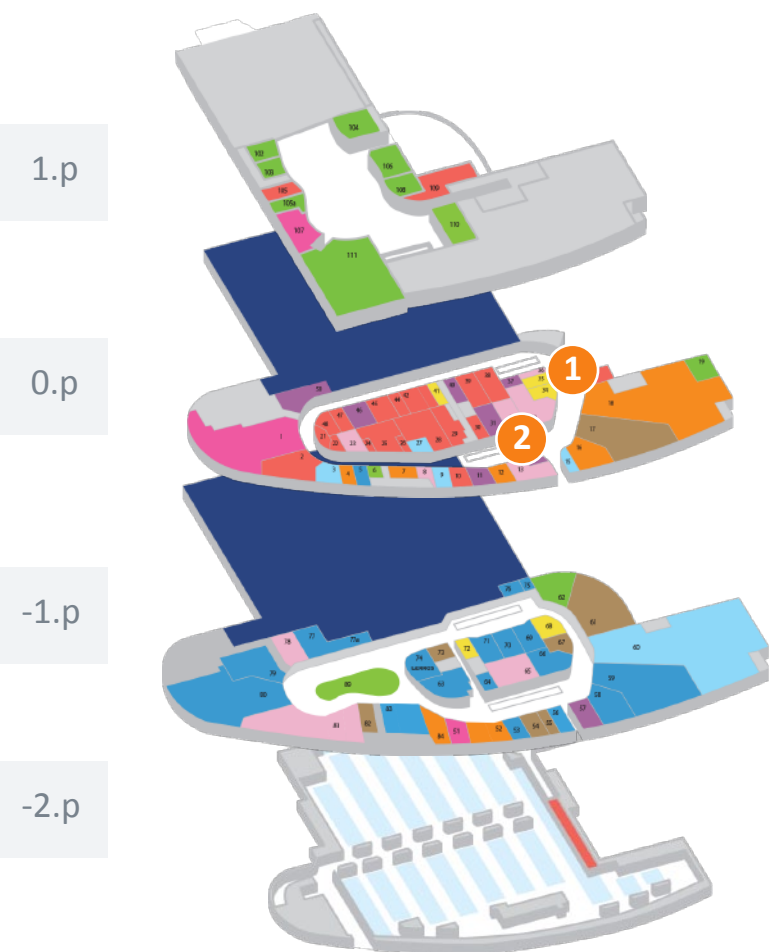

EDEN

PRAHA

- 1 DoubleSide 55
Kinect™
- 2 SingleSide 55
Kinect™

EDEN

PRAHA

U SLAVIE 1527,
100 00 PRAHA 10